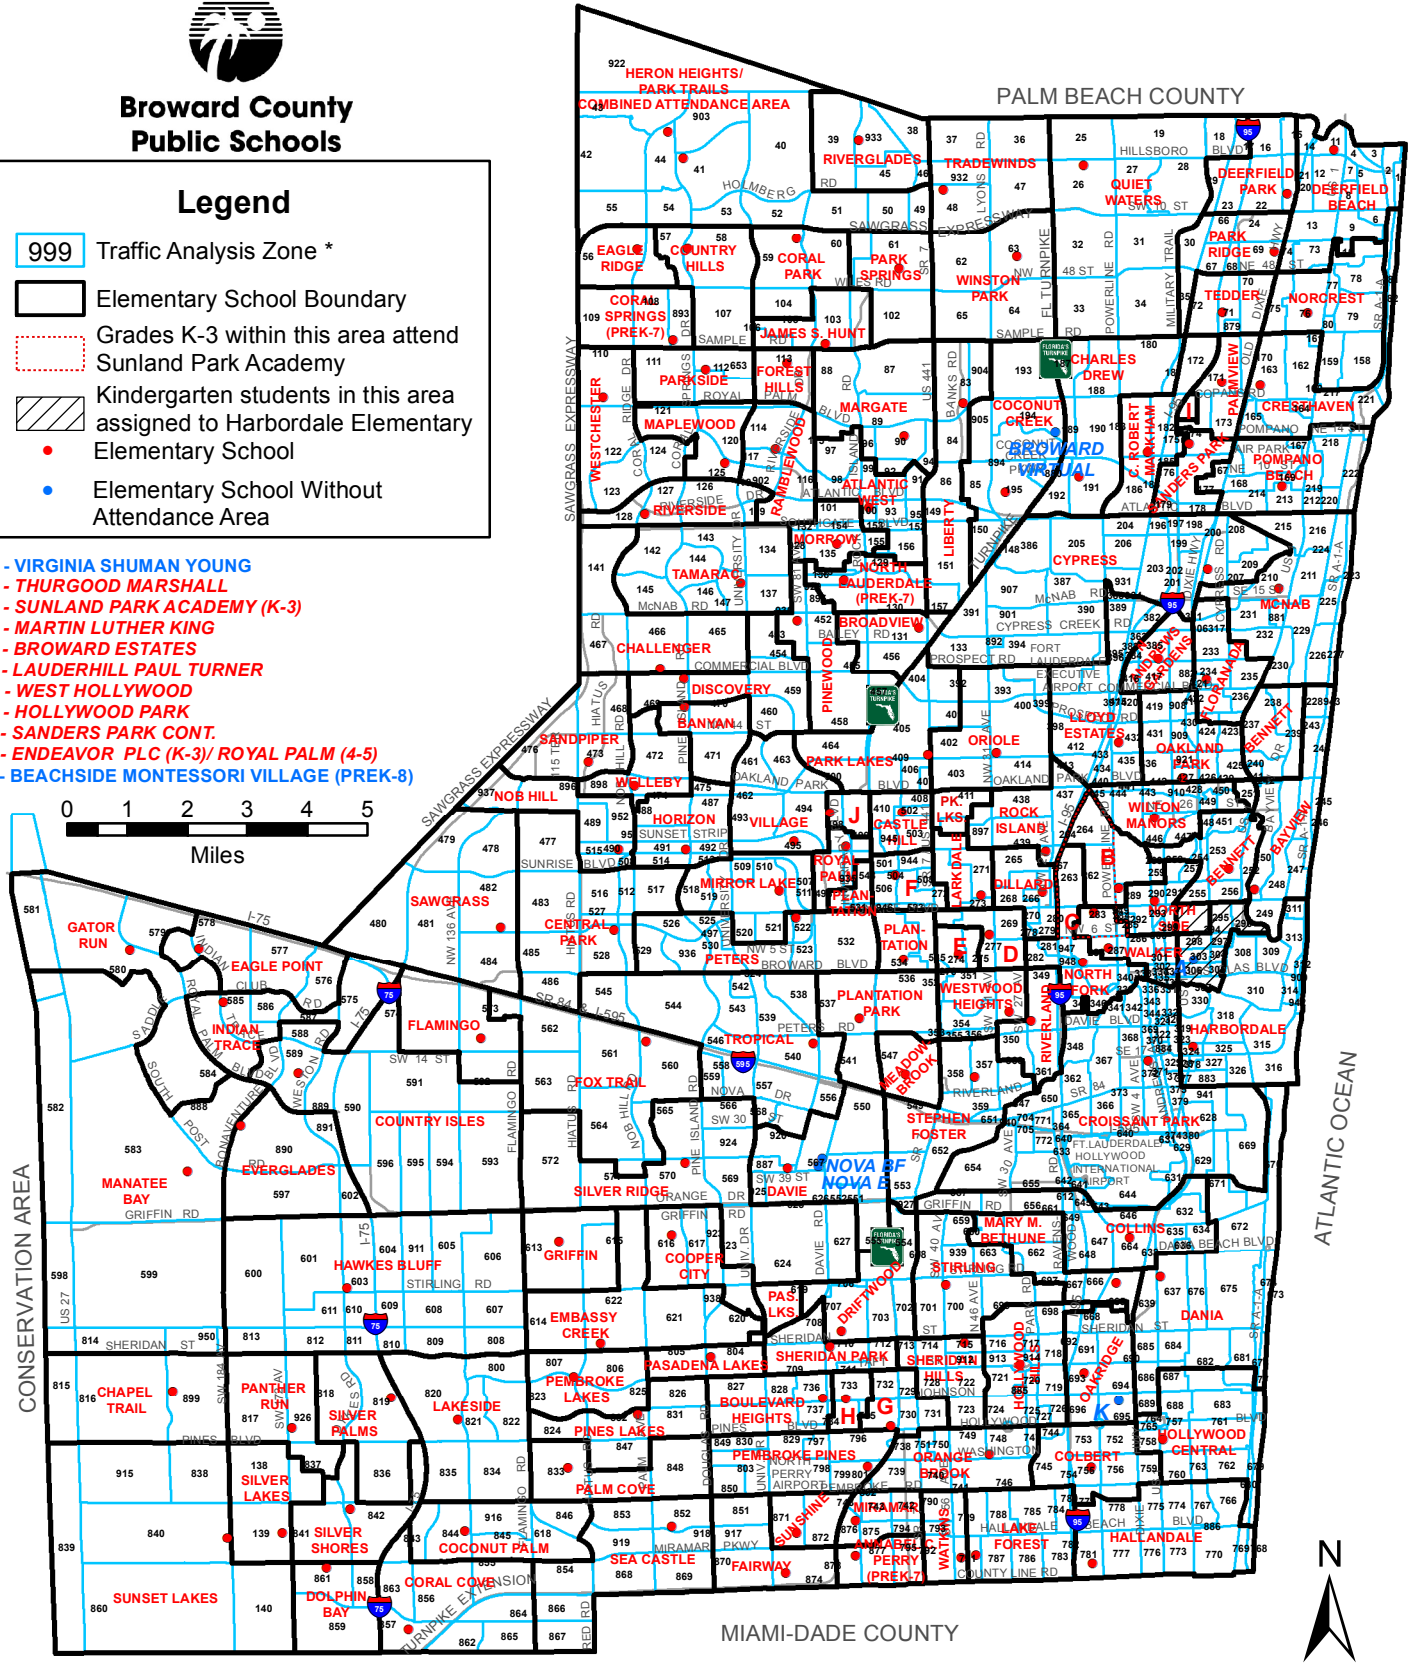

2015-2016 ELEMENTARY SCHOOL BOUNDARIES

Traffic Analysis Zones

**Broward County
Public Schools**

Legend

- 999 Traffic Analysis Zone *
- Elementary School Boundary
- Grades K-3 within this area attend Sunland Park Academy
- Kindergarten students in this area assigned to Harbordale Elementary
- Elementary School
- Elementary School Without Attendance Area

- A - VIRGINIA SHUMAN YOUNG
- B - THURGOOD MARSHALL
- C - SUNLAND PARK ACADEMY (K-3)
- D - MARTIN LUTHER KING
- E - BROWARD ESTATES
- F - LAUDERHILL PAUL TURNER
- G - WEST HOLLYWOOD
- H - HOLLYWOOD PARK
- I - SANDERS PARK CONT.
- J - ENDEAVOR PLC (K-3)/ROYAL PALM (PREK-8)
- K - BEACHSIDE MONTESSORI VILLAGE (PREK-5)

* 2012 Traffic Analysis Zone data provided by Broward Metropolitan Planning Organization (MPO)